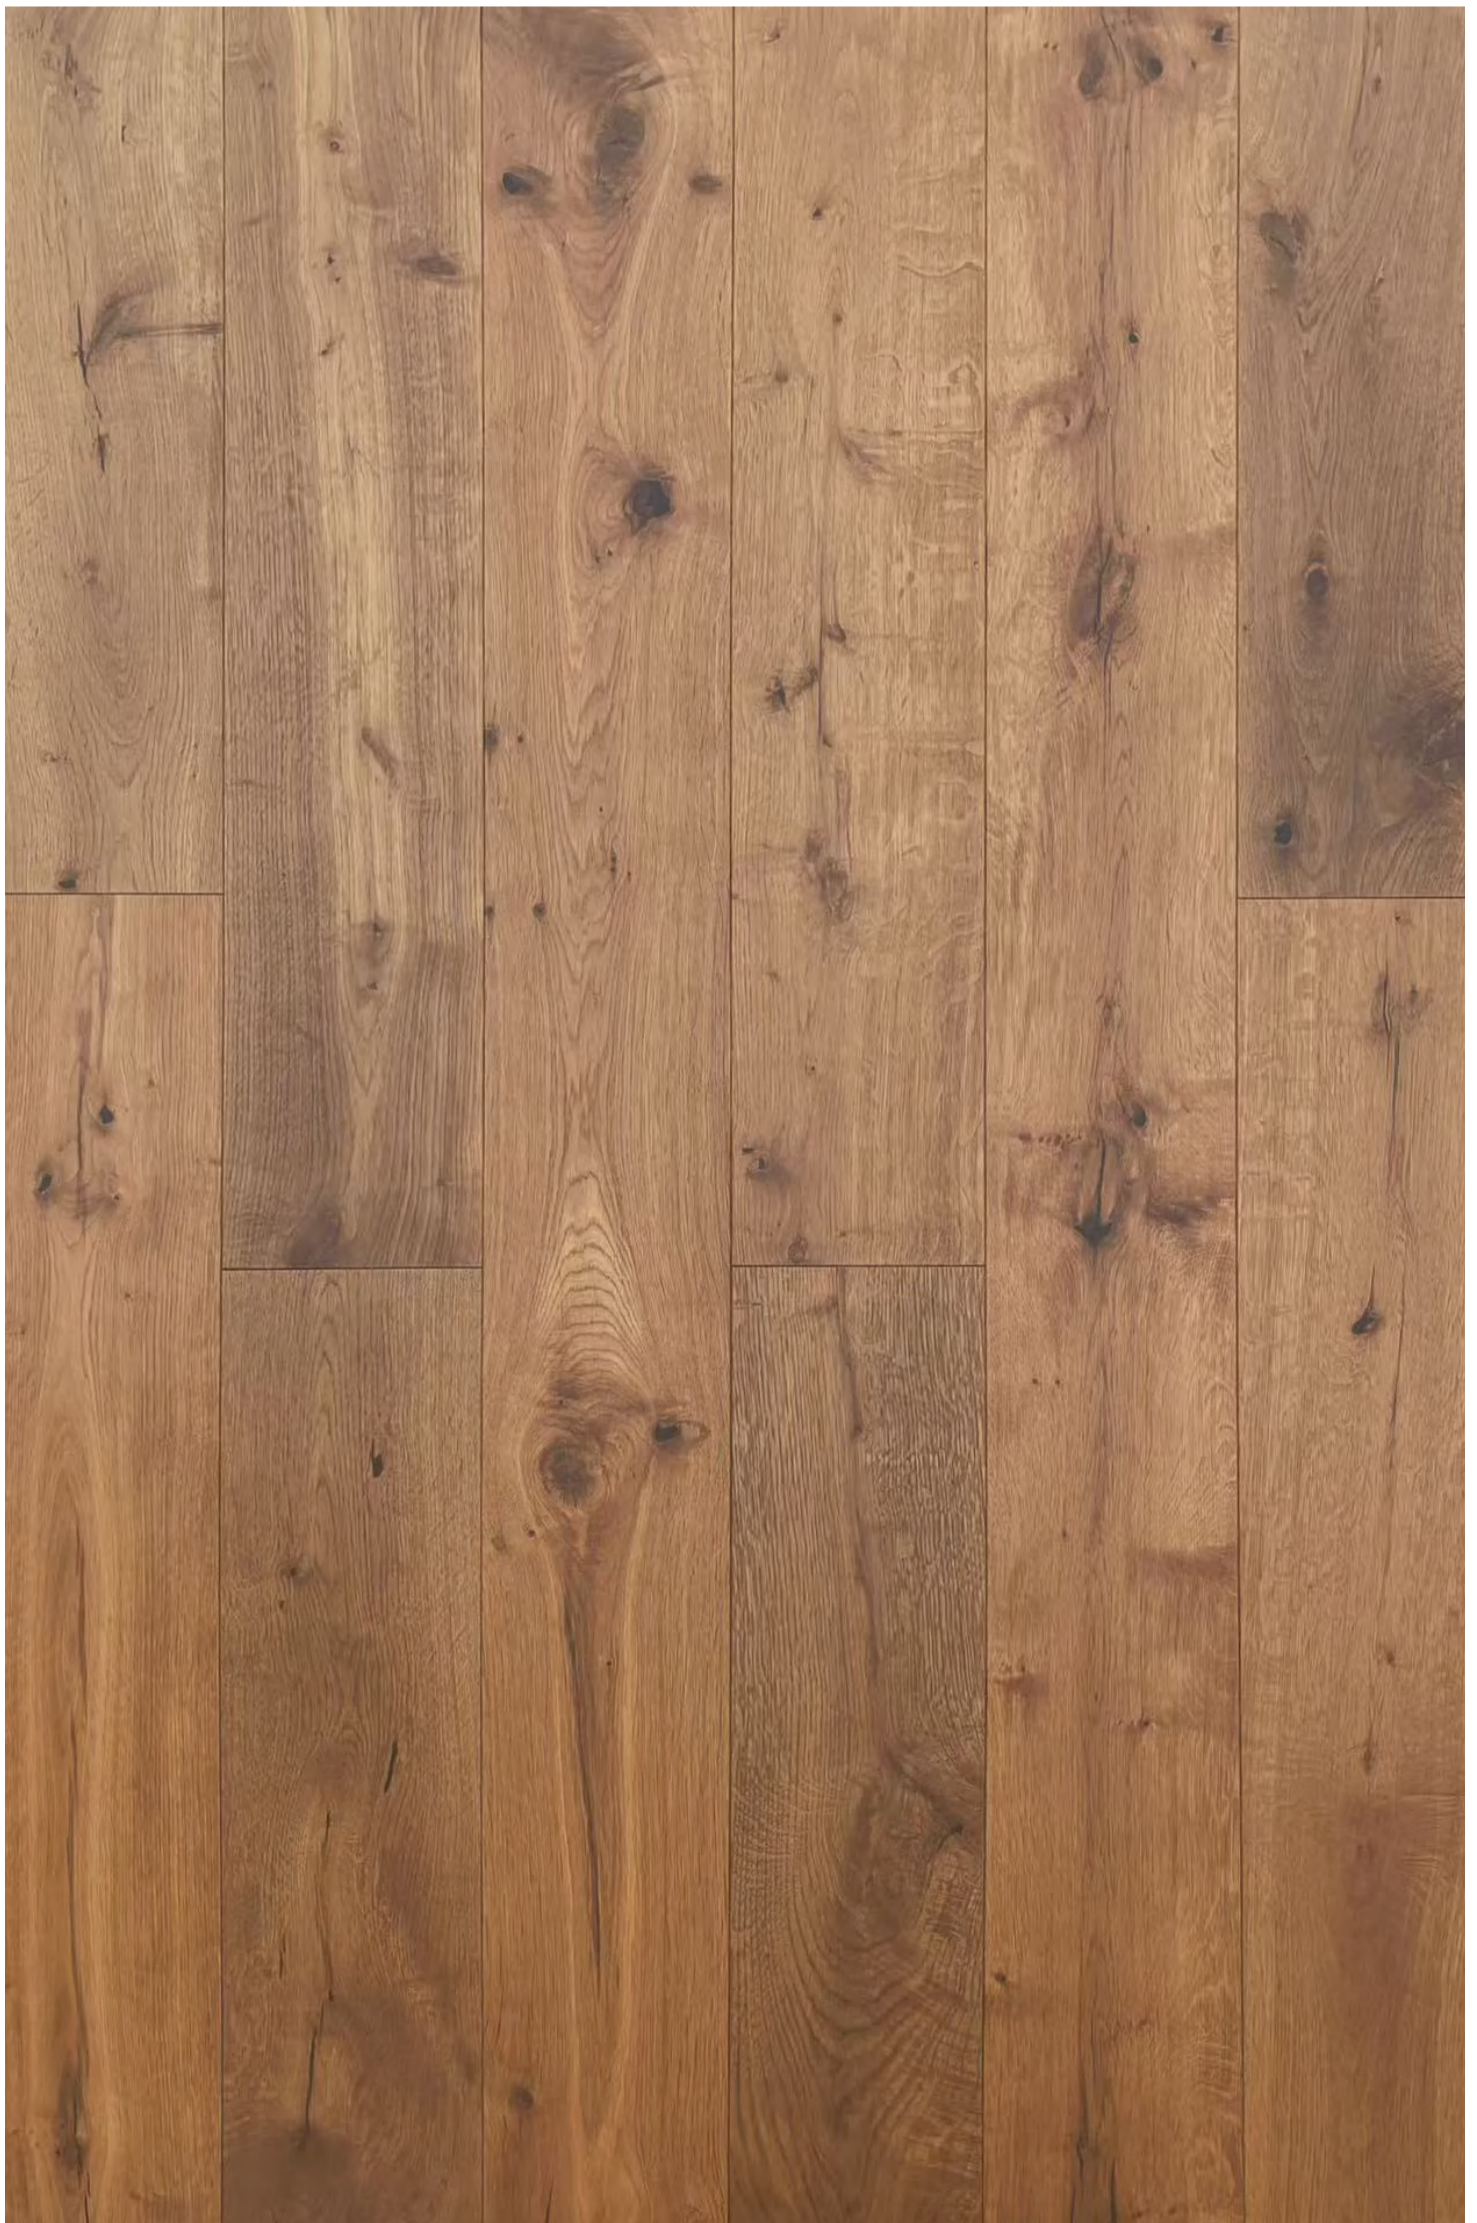

RADIANT HEAT

SCRATCH
RESISTANT

CERTIFIED BY
SCS Global Services

MOLDINGS